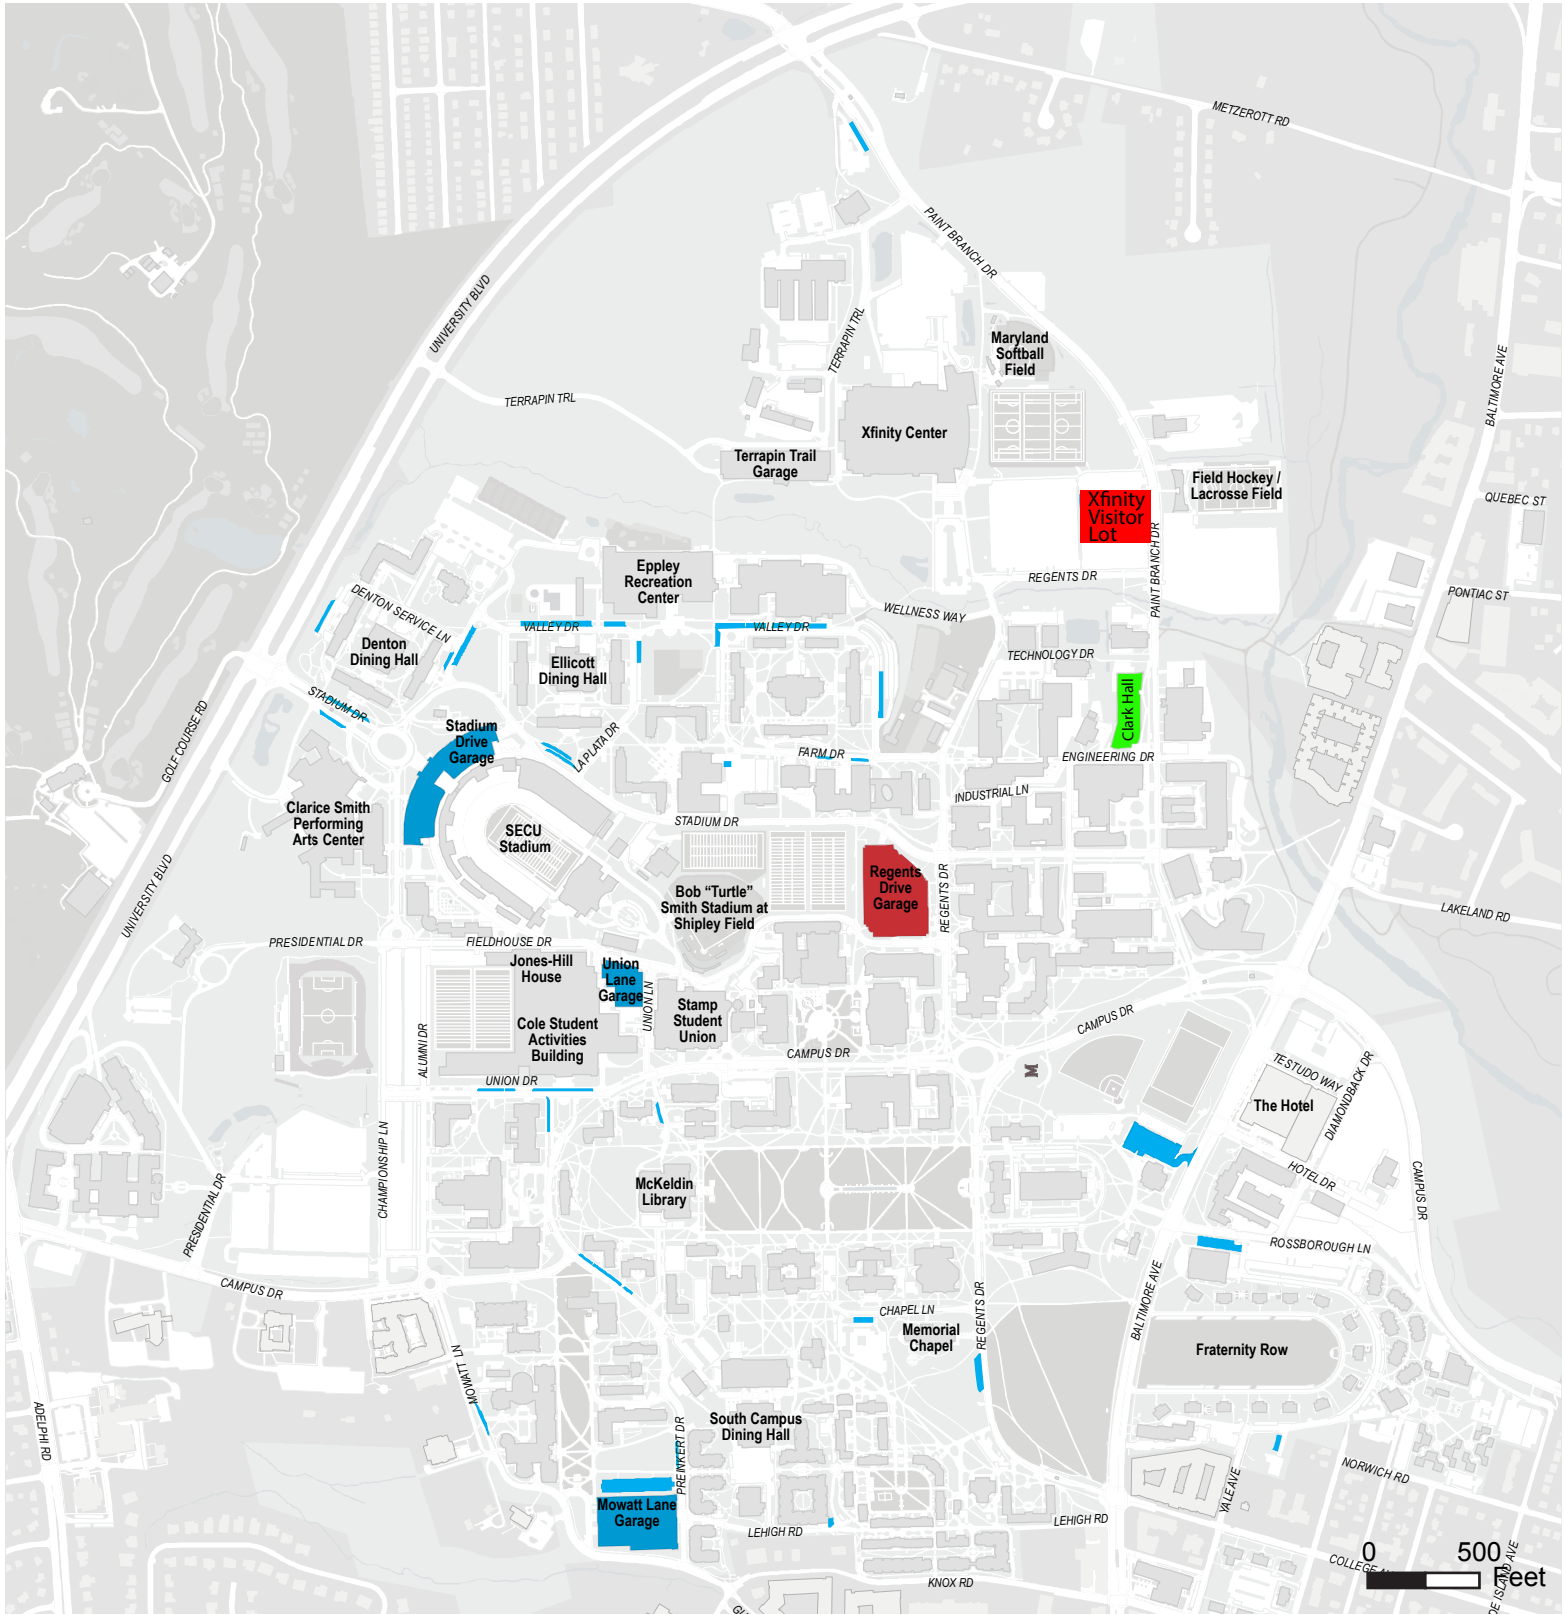

# Visitor Parking

CAMPUS MAP

TRANSPORTATION SERVICES

(updated: 8/22)

**Hours of Operation**  
7am to Midnight daily

**Parking Rates**  
\$3/hour (No Daily Rate)

NOTE: During the hours of 7 AM through midnight, visitors must either pay a single head parking meter or a parking pay station. When parking in pay station locations visitors may start/add parking time through the Parkmobile app.

Accessibility Parking is available throughout campus. All visitors must pay to park on campus.